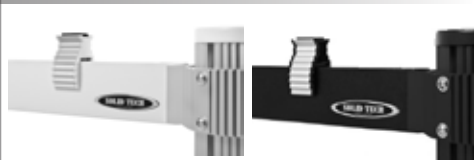

Extrusion color options

Extrusion in silver and black anodized aluminium