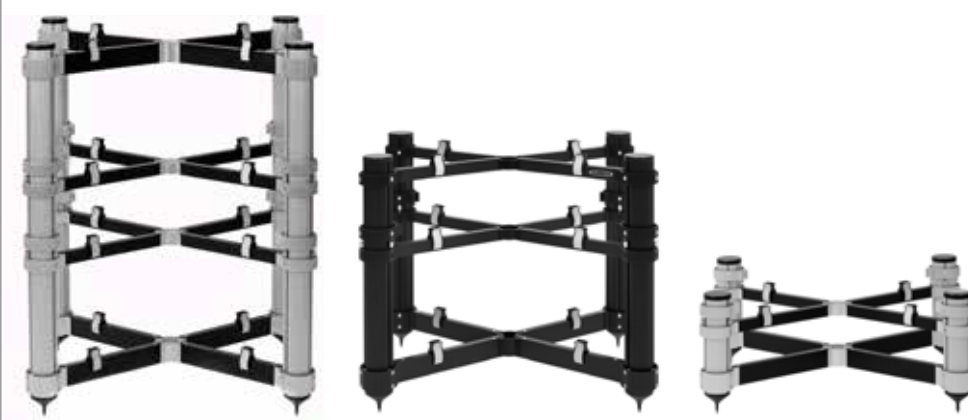

Rack of Silence variants and options

Rack of Silence Reference (with isolation integrated)

ROS 4 Ref. (900 mm)

ROS 3 Ref. (600 mm)

ROS 1 Ref. (300 mm)