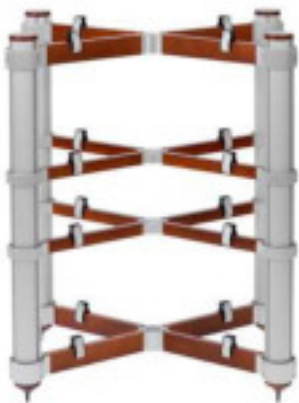

SOLID TECH

Rack of Silence

The Rack of Silence design is extremely versatile and functional in order to guarantee minimum resonance and vibration. The Rack of Silence solutions are available in black or silver anodized aluminium, several wood trim veneers or colors. Rack of Silence comes almost complete pre-assembled, ensuring a quick and easy installation of the sound system. The Apparatus Support system is

made of extruded aluminum that is efficiently resonance controlled by the fact that both sides are coated with acrylic glass and insulated from the wooden strut with a cork lined underside, even the top is cork lined and offers the apparatus a scratch resistance as well as resonance-free surface to be placed on. On top of the apparatus support is also possible to have a shelf as in the picture

here below that also has a large turntable shelf supported by Solid Tech isolator, Discs of Silence.

Rack of Silence can be ordered in eight different sizes. The Reference line has integrated an efficient isolation system meanwhile the Regular line is without.

Rack of Silence variants and options

Rack of Silence Reference (with isolation integrated)

ROS 4 Ref. (900 mm)

ROS 3 Ref. (600 mm)

ROS 1 Ref. (300 mm)

Rack of Silence Regular (without isolation)

ROS 4 Reg. (900 mm)