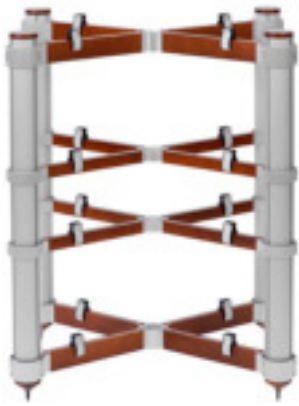

Rack of Silence Regular (without isolation)

ROS 4 Reg. (900 mm)