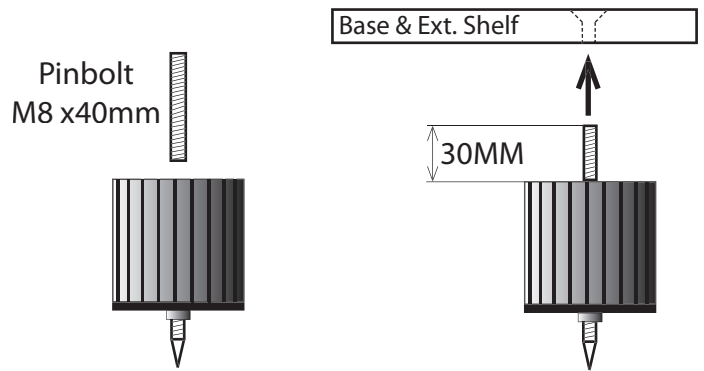

Radius Duo Assembly Instructions

1.

Do not forget to tear off the protection-foil from the acrylic washer.

2.

ATTENTION!!! Make sure that the upper side of the shelf is mounted upwards.

3.

4.