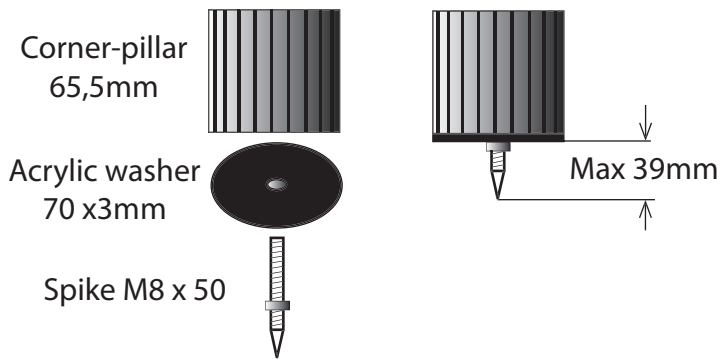

Radius Duo Assembly Instructions

1.

Do not forget to tear off the protection-foil from the acrylic washer.

2.

ATTENTION!!! Make sure that the upper side of the shelf is mounted upwards.

3.

4.