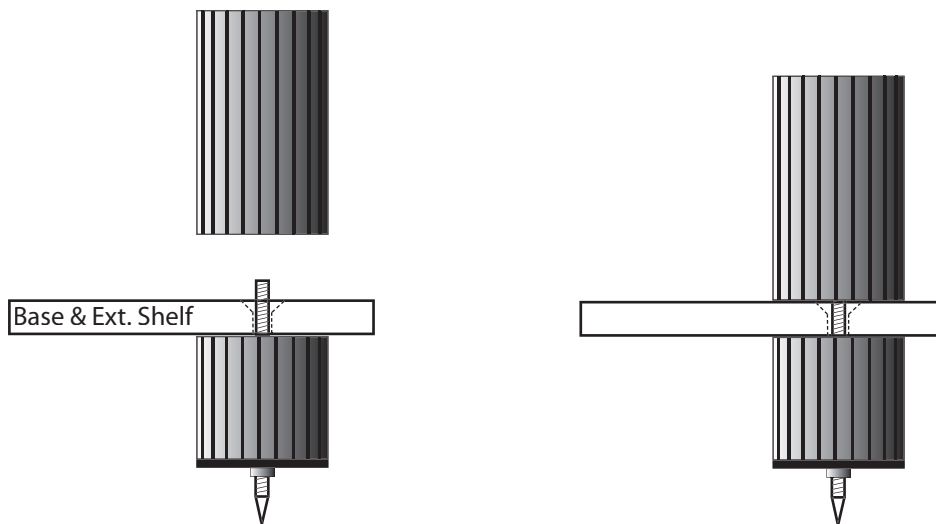

Radius Duo Assembly Instructions

1.

Do not forget to tear off the protection-foil from the acrylic washer.

2.

ATTENTION!!! Make sure that the upper side of the shelf is mounted upwards.

3.

4.